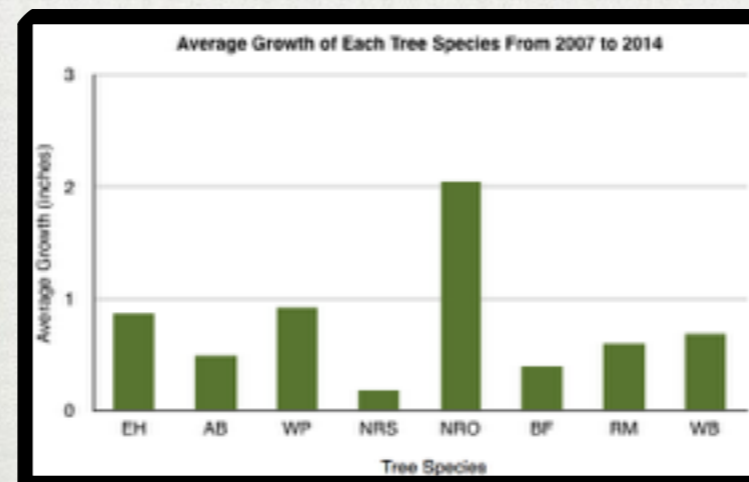

FOREST INVENTORY GROWTH (FIG) PROJECT

2014

CAMERON COX AND NICK MATHIEU

PURPOSE

OF THE TREE SPECIES IN THE CATHANCE RIVER PRESERVE FIG 1/10 ACRE PLOT, THE AMERICAN BEECH, NORTHERN RED OAK, BALSAM FIR, RED MAPLE, NORTHERN RED SPRUCE, WHITE BIRCH, EASTERN HEMLOCK AND WHITE PINE, WHICH SPECIES WILL SHOW THE MOST DAMAGE AND DEATH AND WHICH WILL SHOW THE MOST GROWTH? OVER THE PAST 8 YEARS?

HYPOTHESIS

OF THE SPECIES IN THE FIG, AMERICAN BEECH, NORTHERN RED OAK, BALSAM FIR, RED MAPLE, NORTHERN RED SPRUCE, WHITE BIRCH, EASTERN HEMLOCK, WHITE PINE, THE WHITE BIRCH WILL SHOW THE MOST DAMAGE AND DEATH. THE WHITE PINE WILL SHOW THE MOST GROWTH IN THE GIVEN TIME PERIOD.

PROCEDURE OVERVIEW

- -SURVEY EVERY EACH OF THE 50 TREES ON THE 1/10 ACRE FIG PLOT.
- -MEASURE, OBSERVE, AND RECORD DIAMETER BREST HEIGHT (DBH), BOLE AND CROWN DAMAGE.
- -OBSERVE AND RECORD DATA FOR 4 SATELLITE PLOTS. THE DATA INCLUDES POPULATION AND GROWTH OF VARIOUS VEGETATION INCLUDING, SHRUBS, MOSSES, FERNS, WILD FLOWERS, FUNGUS, PLANT MATTER, SAPLINGS, AND SEEDLINGS.
- -MEASURE THE TOPOGRAPHY AND SOIL FOR THINGS LIKE SLOPE AND PH.
- -COMPARE DATA TO DATA TAKEN FROM THE SITE 8 YEARS AGO BY MT. ARARAT HONORS BIOLOGY STUDENTS.

EH - EASTERN HEMLOCK
AB - AMERICAN BEECH
WP - WHITE PINE
NRS - NORTHERN RED SPRUCE
NRO - NORTHERN RED OAK
BF - BALSAM FIR
RM - RED MAPLE
WB - WHITE BIRCH