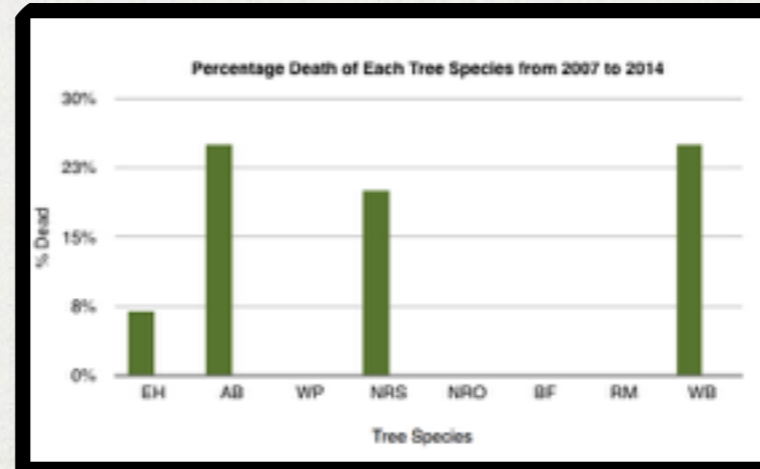

FOREST INVENTORY GROWTH (FIG) PROJECT

2014

CAMERON COX AND NICK MATHIEU

PURPOSE

OF THE TREE SPECIES IN THE CATHANCE RIVER PRESERVE FIG 1/10 ACRE PLOT, THE AMERICAN BEECH, NORTHERN RED OAK, BALSAM FIR, RED MAPLE, NORTHERN RED SPRUCE, WHITE BIRCH, EASTERN HEMLOCK AND WHITE PINE, WHICH SPECIES WILL SHOW THE MOST DAMAGE AND DEATH AND WHICH WILL SHOW THE MOST GROWTH? OVER THE PAST 8 YEARS?

HYPOTHESIS

OF THE SPECIES IN THE FIG, AMERICAN BEECH, NORTHERN RED OAK, BALSAM FIR, RED MAPLE, NORTHERN RED SPRUCE, WHITE BIRCH, EASTERN HEMLOCK, WHITE PINE, THE WHITE BIRCH WILL SHOW THE MOST DAMAGE AND DEATH. THE WHITE PINE WILL SHOW THE MOST GROWTH IN THE GIVEN TIME PERIOD.

PROCEDURE OVERVIEW

- -SURVEY EVERY EACH OF THE 50 TREES ON THE 1/10 ACRE FIG PLOT.
- -MEASURE, OBSERVE, AND RECORD DIAMETER BREST HEIGHT (DBH), BOLE AND CROWN DAMAGE.
- -OBSERVE AND RECORD DATA FOR 4 SATELLITE PLOTS. THE DATA INCLUDES POPULATION AND GROWTH OF VARIOUS VEGETATION INCLUDING, SHRUBS, MOSSES, FERNS, WILD FLOWERS, FUNGUS, PLANT MATTER, SAPLINGS, AND SEEDLINGS.
- -MEASURE THE TOPOGRAPHY AND SOIL FOR THINGS LIKE SLOPE AND PH.
- -COMPARE DATA TO DATA TAKEN FROM THE SITE 8 YEARS AGO BY MT. ARARAT HONORS BIOLOGY STUDENTS.

EH - EASTERN HEMLOCK
AB - AMERICAN BEECH
WP - WHITE PINE
NRS - NORTHERN RED SPRUCE
NRO - NORTHERN RED OAK
BF - BALSAM FIR
RM - RED MAPLE
WB - WHITE BIRCH